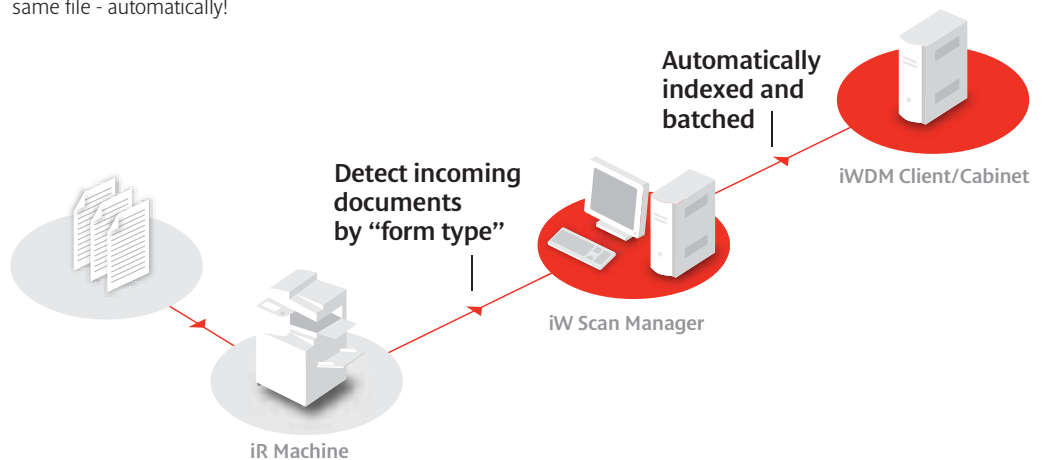

you can  
**Canon**

iW Scan Manager

Enable high-volume forms  
scanning from your Canon  
device directly into iWDM

If you need to import large quantities of data into iWDM, turn to iW Scan Manager. It's designed specifically to enable a specialist Canon DM scanner, or Canon iR device, to help you process large quantities of paper based 'forms', such as invoices or receipts, that can be batched together.

### Tackle forms with iW Scan Manager

iW Scan Manager can detect incoming documents by "form type". Via pre-defined barcode, OCR and specific "area indexing", files can be automatically indexed and batched together as worksheets. This makes it a quick and highly efficient way to integrate forms into iWDM, your electronic filing system.

### Enhance efficiency using workflow

With iW Scan Manager you can incorporate a workflow into your business process to enhance efficiency. For example, scanning and indexing can be undertaken by one user, this data is then passed elsewhere for verification, prior to automatic filing within a target iWDM cabinet.

### Automatic document distribution

It's even possible to use the information within a scanned document to decide where best to file it. iW Scan Manager looks for specific words, based on rules that you establish, and uses this information to determine where to correctly file each document. So it's easy, for example, to place all orders from a particular customer in the same file - automatically!